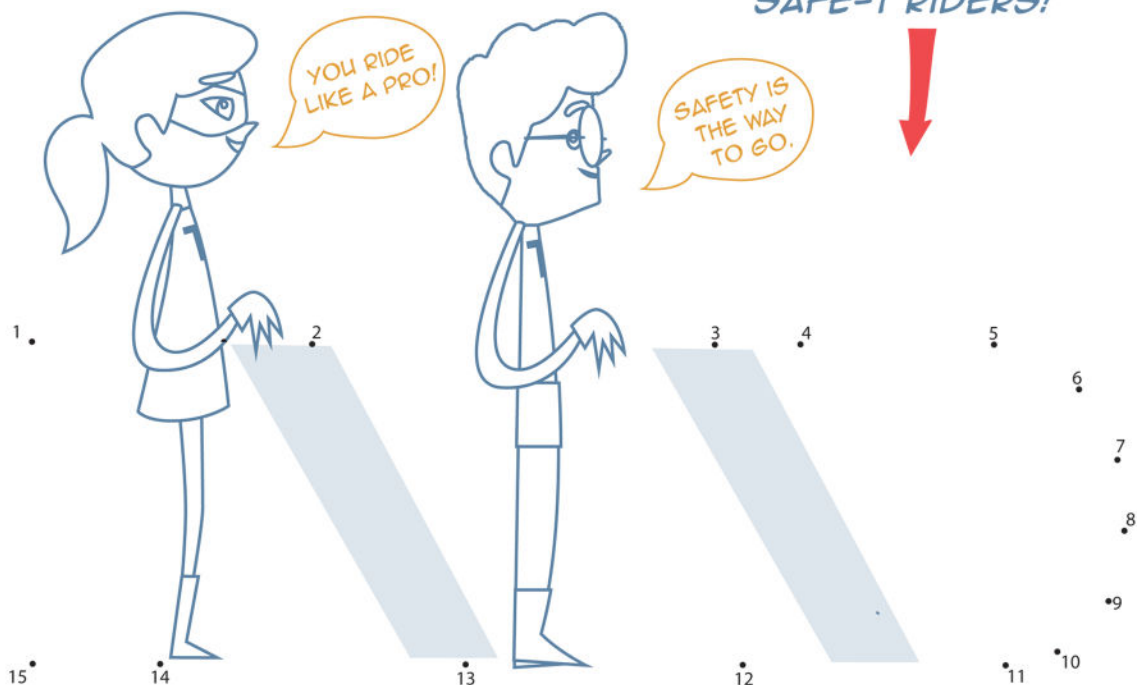

SAFETRIDERS

WRITE A SAFE-T-RIDER RULE
YOU'VE LEARNED BELOW:

_____!

_____!

STAY SAFE ON MOVING SIDEWALKS

1. FACE STRAIGHT AHEAD.
2. STAND TO THE RIGHT.
3. DON'T TOUCH THE SIDES.
4. HOLD ONTO THE RAIL.

CONNECT THE DOTS AND
SEE WHAT'S MOVING
SAFE-T RIDERS!

FOLLOW THESE TIPS AND RIDE WITH NO WORRIES!

SAFE-T-RIDERS RIDE SAFELY

1. WATCH YOUR STEP WHEN GETTING ON AND OFF THE ELEVATOR.
2. IF THE ELEVATOR STOPS AND THE DOORS DON'T OPEN, PUSH THE ALARM BUTTON AND WAIT FOR SAFETY TO ARRIVE.
3. IN CASE OF A FIRE, SKIP THE ELEVATOR AND USE THE STAIRS.