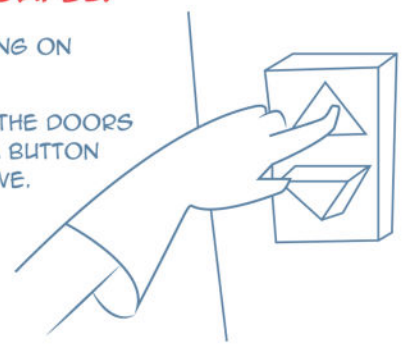

SAFETRIDERS

WRITE A SAFE-T-RIDER RULE
YOU'VE LEARNED BELOW:

_____!

_____!

STAY SAFE ON MOVING SIDEWALKS

1. FACE STRAIGHT AHEAD.
2. STAND TO THE RIGHT.
3. DON'T TOUCH THE SIDES.
4. HOLD ONTO THE RAIL.

CONNECT THE DOTS AND
SEE WHAT'S MOVING
SAFE-T RIDERS!

FOLLOW THESE TIPS AND RIDE WITH NO WORRIES!

SAFE-T-RIDERS RIDE SAFELY

1. WATCH YOUR STEP WHEN GETTING ON AND OFF THE ELEVATOR.
2. IF THE ELEVATOR STOPS AND THE DOORS DON'T OPEN, PUSH THE ALARM BUTTON AND WAIT FOR SAFETY TO ARRIVE.
3. IN CASE OF A FIRE, SKIP THE ELEVATOR AND USE THE STAIRS.